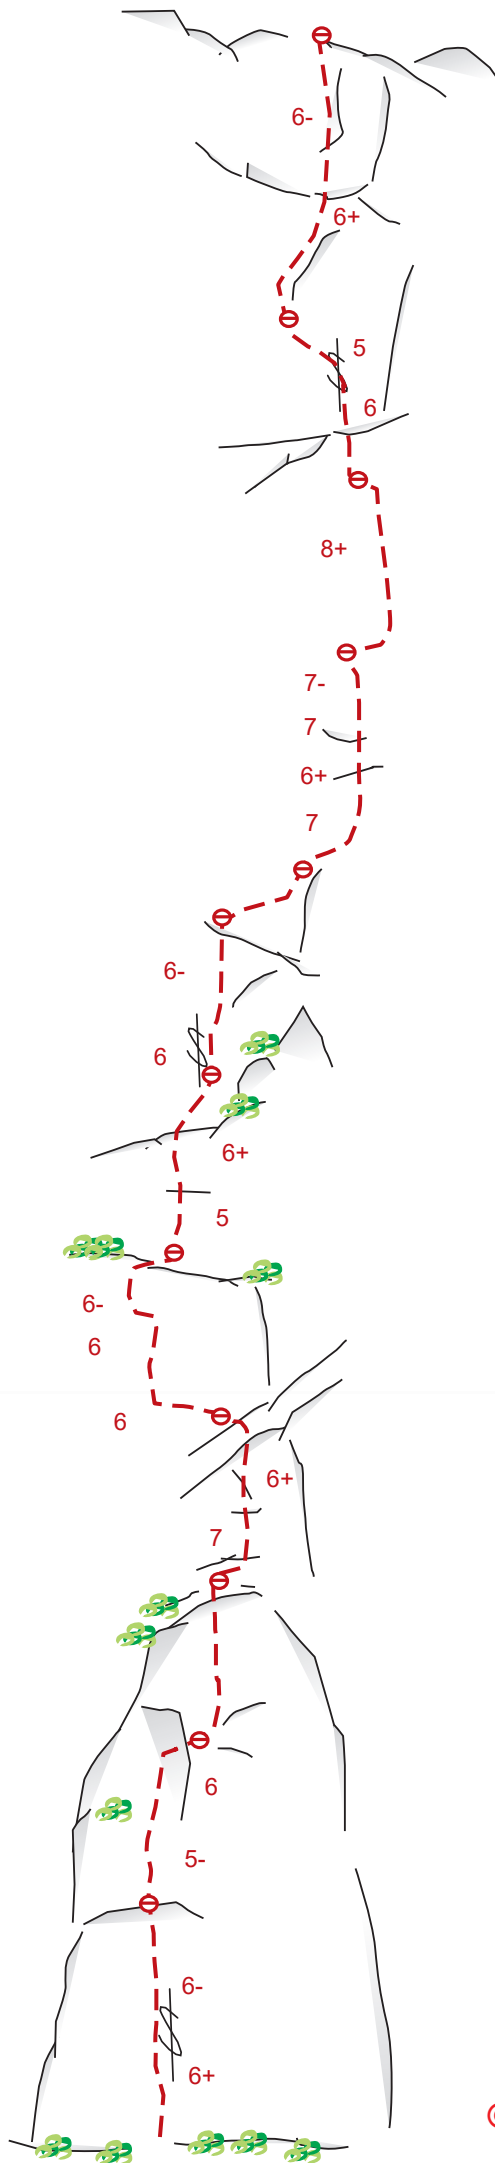

8 BH
12.SL/48m/6+

5 BH
11.SL/30m/6

11 BH
10.SL/30m/8+

8 BH
9.SL/45m/7/7+

8.SL/10m/6+ 3 BH

6 BH
7.SL/35m/6

3 BH, 1 SU
6.SL/35m/6+

7 BH
5.SL/40m/6

6 BH
4.SL/40m/7

3 BH
3.SL/40m/5+

4 BH
2.SL/35m/6

10 BH, 1 SU
1.SL/50m/6+

Infito Anica kuk/Paklenica

 430 m
4 Std.

Diff. 8/8+ (7/7+obl.)

 30 Min.